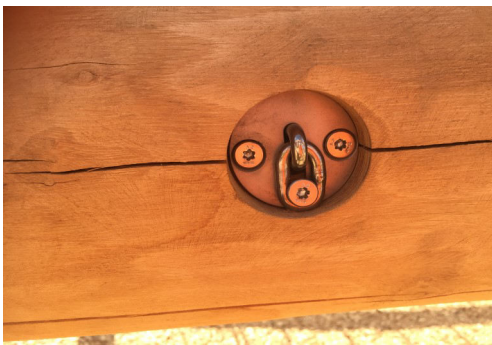

Stainless Steel Clamp threaded
Code;FE16CN

6mm Stainless Short link Chain
Code;CN6SSARSHORT

16mm X Connector Alloy
Code;CRX16SS

Ladder Rung
Colour , Red
Code;FDFSDG4

Polyester
climbing stoppers
Colour , Black
Code;FDFSDG4

Shackles 8mm

Stainless Steel

Hex key tamper proof pin head

Code; SED8SSHXQ

Shackles 10mm Stainless Steel

Hex key tamper proof pin head

Code; SED10SSHXQ

Cross end chain lock