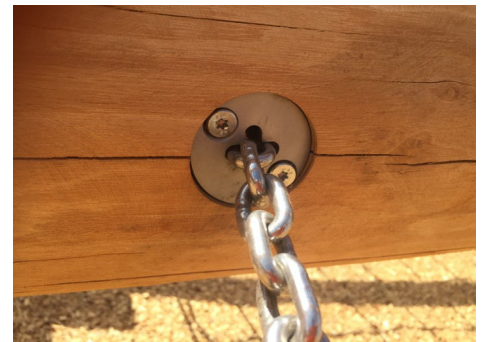

Slot End chain lock

Stainless Steel

6mm Short link chain

Code; CNLKED6XD48